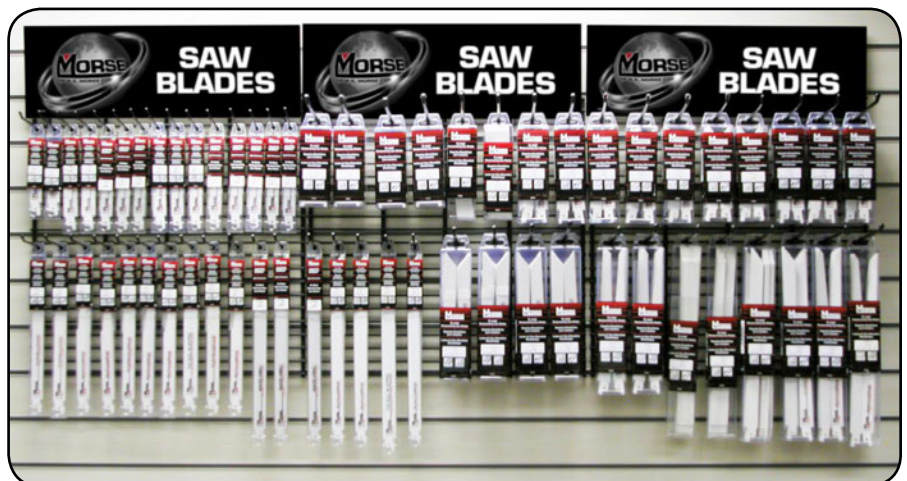

RECIPROCATING SAW BLADE DISPLAY

DISPLAY IDEAS

To Display Any Amount of Product

SIZE/DESCRIPTION

- 60 Skus of Reciprocating Saw Blades - Tubed.
(Same 60 skus shown here vertically and horizontally)
- Various tube sizes including tubes of 3, 5, 20, 25 and 50.
- Uses (1) Morse Header and (3) Heavy Duty Grids.
- Heavy Duty 6" (152mm) hooks should be used for tubes of 20-50. (Supplied by Morse)
- Additional Grids can be added for as many skus as desired.

PREMIUM SAW BLADE SOLUTIONS